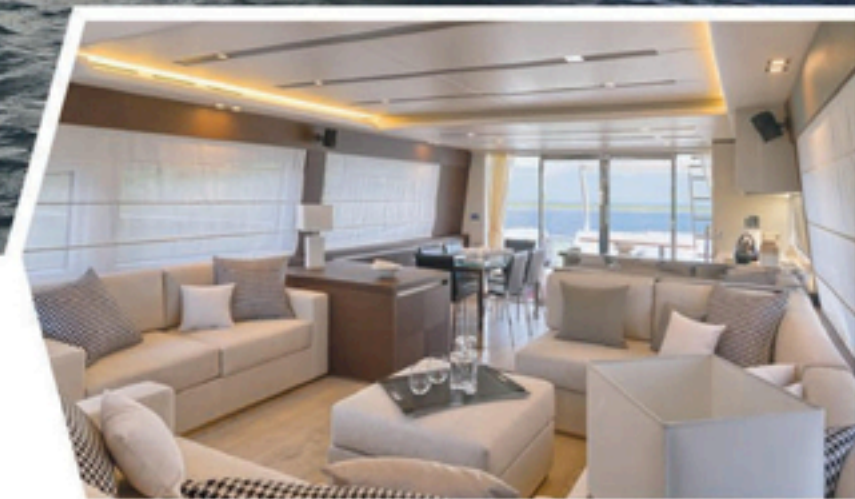

DISCOVER THE ALL **NEW PRESTIGE 750**

Once again PRESTIGE has created an innovative new motor yacht which offers a surprisingly unique interior, including the ultimate luxury of an ensuite master cabin, a personal haven normally found on megayachts greater than 100 feet.

STUNNING ON THE OUTSIDE UNIQUE ON THE INSIDE

IT ALL STARTS NOW
www.prestige-yachts.com

FLYBRIDGE COLLECTION 620 550 500 450 420
COUPE COLLECTION 620S 550S 500S 450S 420S
YACHTS DIVISION 750

PRESTIGE®

LUXURY MOTOR YACHTS

Explore all the **Prestige** yachts on display at the Miami Yacht & Brokerage Show, February 12-16.